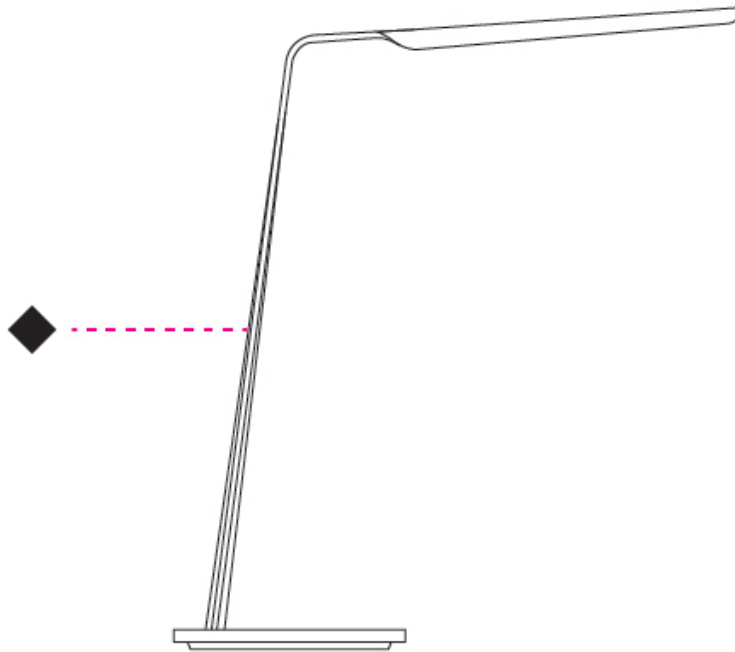

SWAN PORTABLE

D74008-

PROJECT _____

TYPE _____

SPECIFIER _____

QUANTITY _____

DATE _____

D